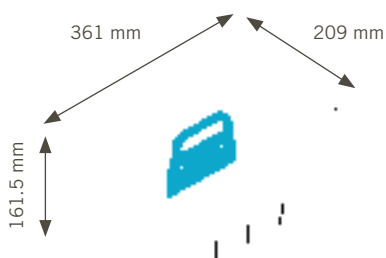

The Toolbox can be integrated into the VS ENVI waste bin system featuring the dimensions 230 x 382 mm. Volumes cover 13, 16, 22 and 28 litres.

Dimensions

WHICH SET WOULD YOU LIKE?

The VS ENVI Toolbox is available in three sets featuring four colours each. The respective colour combinations of the accessories are binding.