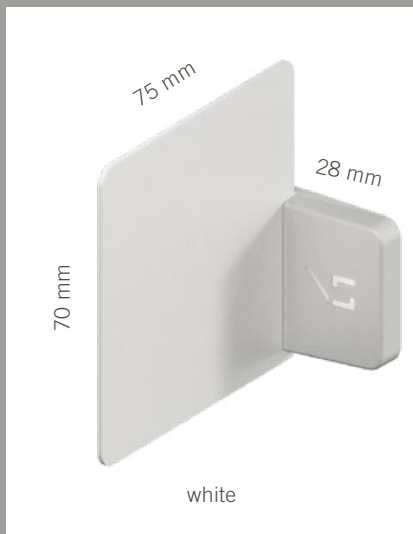

VS
ADD

PRODUCT INFORMATION

VS ADD[®] SEPARATOR

PERFECTLY POSITIONED FOR ORGANISED INTERIORS.

The VS ADD® Separator is a magnet for order. Dividing up our designer shelves has never been easier with this smart separator. Fully adjustable, it gives you endless options for all areas of the home. Two integrated magnets hold it

securely in place and the rubber lining on the inside stops it scratching the surface. The VS ADD® Separator is perfect with the Planero® and Essentio models: the same material and matching minimalist design.

VS ADD® ACCESSORIES \ VS ADD® SEPARATOR

Various colours and surfaces

SILK MATT

MATT STRUCTURE

All the advantages at a glance

For flexible use without the need for drilled holes: two integrated magnets allow the boxes to be fixed to metallic surfaces

Stick without scratching thanks to rubber pads

Perfect for organised storage inside the VS sheetsteel ranges Planero® and Essentio: same materials, proportions and finishes

Compatible with the Essentio and Planero® shelf stop