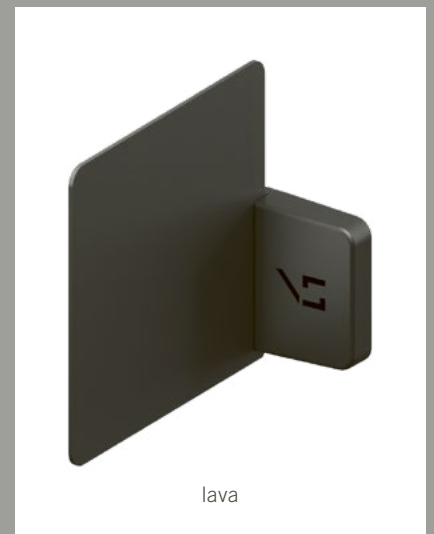

VS
ADD

PRODUCT INFORMATION

VS ADD[®] SEPARATOR

PERFECTLY POSITIONED FOR ORGANISED INTERIORS.

The VS ADD® Separator is a magnet for order. Dividing up our designer shelves has never been easier with this smart separator. Fully adjustable, it gives you endless options for all areas of the home. Two integrated magnets hold it

securely in place and the rubber lining on the inside stops it scratching the surface. The VS ADD® Separator is perfect with the Planero® and Essentio models: the same material and matching minimalist design.

VS ADD® ACCESSORIES \ VS ADD® SEPARATOR

Various colours and surfaces

SILK MATT

MATT STRUCTURE

All the advantages at a glance

For flexible use without the need for drilled holes: two integrated magnets allow the boxes to be fixed to metallic surfaces

Stick without scratching thanks to rubber pads

Perfect for organised storage inside the VS sheetsteel ranges Planero® and Essentio: same materials, proportions and finishes

Compatible with the Essentio and Planero® shelf stop