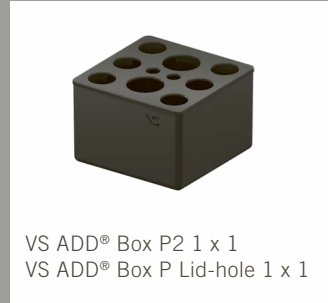

VS ADD® Box M3 1 x 1

VS ADD® Box M3 1 x 1
VS ADD® Box M Lid-hole 1 x 1

VS ADD® Box M3 1 x 1
VS ADD® Box M Lid 1 x 1

M2
2 x 1

W/H/D
213/70/106

VS ADD® Box M2 2 x 1

VS ADD® Box M2 2 x 1
VS ADD® Box M Lid-hole 2 x 1

VS ADD® Box M2 2 x 1
VS ADD® Box M Lid 2 x 1

M3
2 x 1

B/H/T
213/140/106

VS ADD® Box M3 2 x 1

VS ADD® Box M3 2 x 1
VS ADD® Box M Lid-hole 2 x 1

VS ADD® Box M3 2 x 1
VS ADD® Box M Lid 2 x 1

VS ADD[®] Box Plastic

DIMENSIONS/
FILLING QUANTITIES

P2
1 x 1

W/H/D
106/70/106
600 ml

VS ADD[®] Box P2 1 x 1

VS ADD[®] Box P2 1 x 1
VS ADD[®] Box P Lid-hole 1 x 1

VS ADD[®] Box P2 1 x 1
VS ADD[®] Box P Lid 1 x 1

P3
1 x 1

W/H/D
106/140/106
1300 ml

VS ADD[®] Box P3 1 x 1

VS ADD[®] Box P3 1 x 1
VS ADD[®] Box P Lid-hole 1 x 1

VS ADD[®] Box P3 1 x 1
VS ADD[®] Box P Lid 1 x 1

P2
2 x 1

W/H/D
213/70/106
1300 ml

VS ADD[®] Box P2 2 x 1

VS ADD[®] Box P2 2 x 1
VS ADD[®] Box P Lid-hole 2 x 1