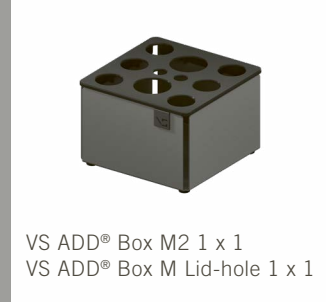

▶
The VS ADD® Box
fits perfectly into
the VS TAL® Larder
storage concept

VS ADD® Box Metal

For a range of purposes, VS ADD® Box is available in four different sizes and in steel or plastic. The collection is topped off with the accompanying lids.

DIMENSIONS

M2
1 x 1

W/H/D
106/70/106

VS ADD® Box M2 1 x 1

VS ADD® Box M2 1 x 1
VS ADD® Box M Lid-hole 1 x 1

VS ADD® Box M2 1 x 1
VS ADD® Box M Lid 1 x 1

M3
1 x 1

W/H/D
106/140/106