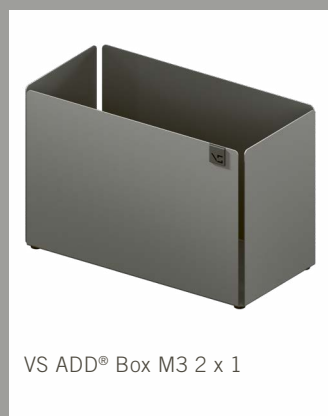

▶
The VS ADD® Box
fits perfectly into
the VS TAL® Larder
storage concept

VS ADD® Box Metal

For a range of purposes, VS ADD® Box is available in four different sizes and in steel or plastic. The collection is topped off with the accompanying lids.

VS ADD® Box M3 1 x 1

VS ADD® Box M3 1 x 1
VS ADD® Box M Lid-hole 1 x 1

VS ADD® Box M3 1 x 1
VS ADD® Box M Lid 1 x 1

M2
2 x 1

W/H/D
213/70/106

VS ADD® Box M2 2 x 1

VS ADD® Box M2 2 x 1
VS ADD® Box M Lid-hole 2 x 1

VS ADD® Box M2 2 x 1
VS ADD® Box M Lid 2 x 1

M3
2 x 1

B/H/T
213/140/106

VS ADD® Box M3 2 x 1

VS ADD® Box M3 2 x 1
VS ADD® Box M Lid-hole 2 x 1

VS ADD® Box M3 2 x 1
VS ADD® Box M Lid 2 x 1

VS ADD[®] Box Plastic