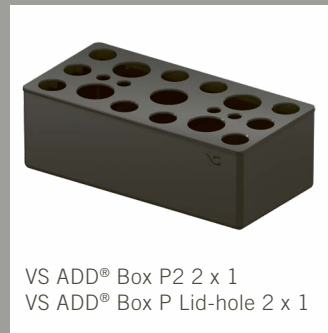

VS ADD[®] Box P3 1 x 1

VS ADD[®] Box P3 1 x 1
VS ADD[®] Box P Lid-hole 1 x 1

VS ADD[®] Box P3 1 x 1
VS ADD[®] Box P Lid 1 x 1

P2
2 x 1

W/H/D
213/70/106
1300 ml

VS ADD[®] Box P2 2 x 1

VS ADD[®] Box P2 2 x 1
VS ADD[®] Box P Lid-hole 2 x 1

VS ADD[®] Box P2 2 x 1
VS ADD[®] Box P Lid 2 x 1

P3
2 x 1

B/H/T
213/140/106
2700 ml

VS ADD[®] Box P3 2 x 1

VS ADD[®] Box P3 2 x 1
VS ADD[®] Box P Lid-hole 2 x 1

VS ADD[®] Box P3 2 x 1
VS ADD[®] Box P Lid 2 x 1