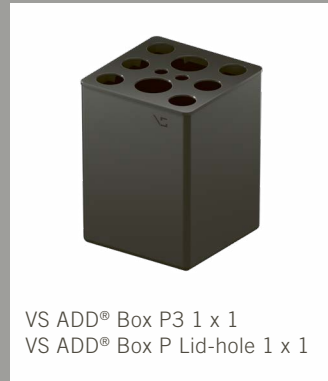

DIMENSIONS/
FILLING QUANTITIES

P2
1 x 1

W/H/D
106/70/106
600 ml

VS ADD[®] Box P2 1 x 1

VS ADD[®] Box P2 1 x 1
VS ADD[®] Box P Lid-hole 1 x 1

VS ADD[®] Box P2 1 x 1
VS ADD[®] Box P Lid 1 x 1

P3
1 x 1

W/H/D
106/140/106
1300 ml

VS ADD[®] Box P3 1 x 1

VS ADD[®] Box P3 1 x 1
VS ADD[®] Box P Lid-hole 1 x 1

VS ADD[®] Box P3 1 x 1
VS ADD[®] Box P Lid 1 x 1

P2
2 x 1

W/H/D
213/70/106
1300 ml

VS ADD[®] Box P2 2 x 1

VS ADD[®] Box P2 2 x 1
VS ADD[®] Box P Lid-hole 2 x 1